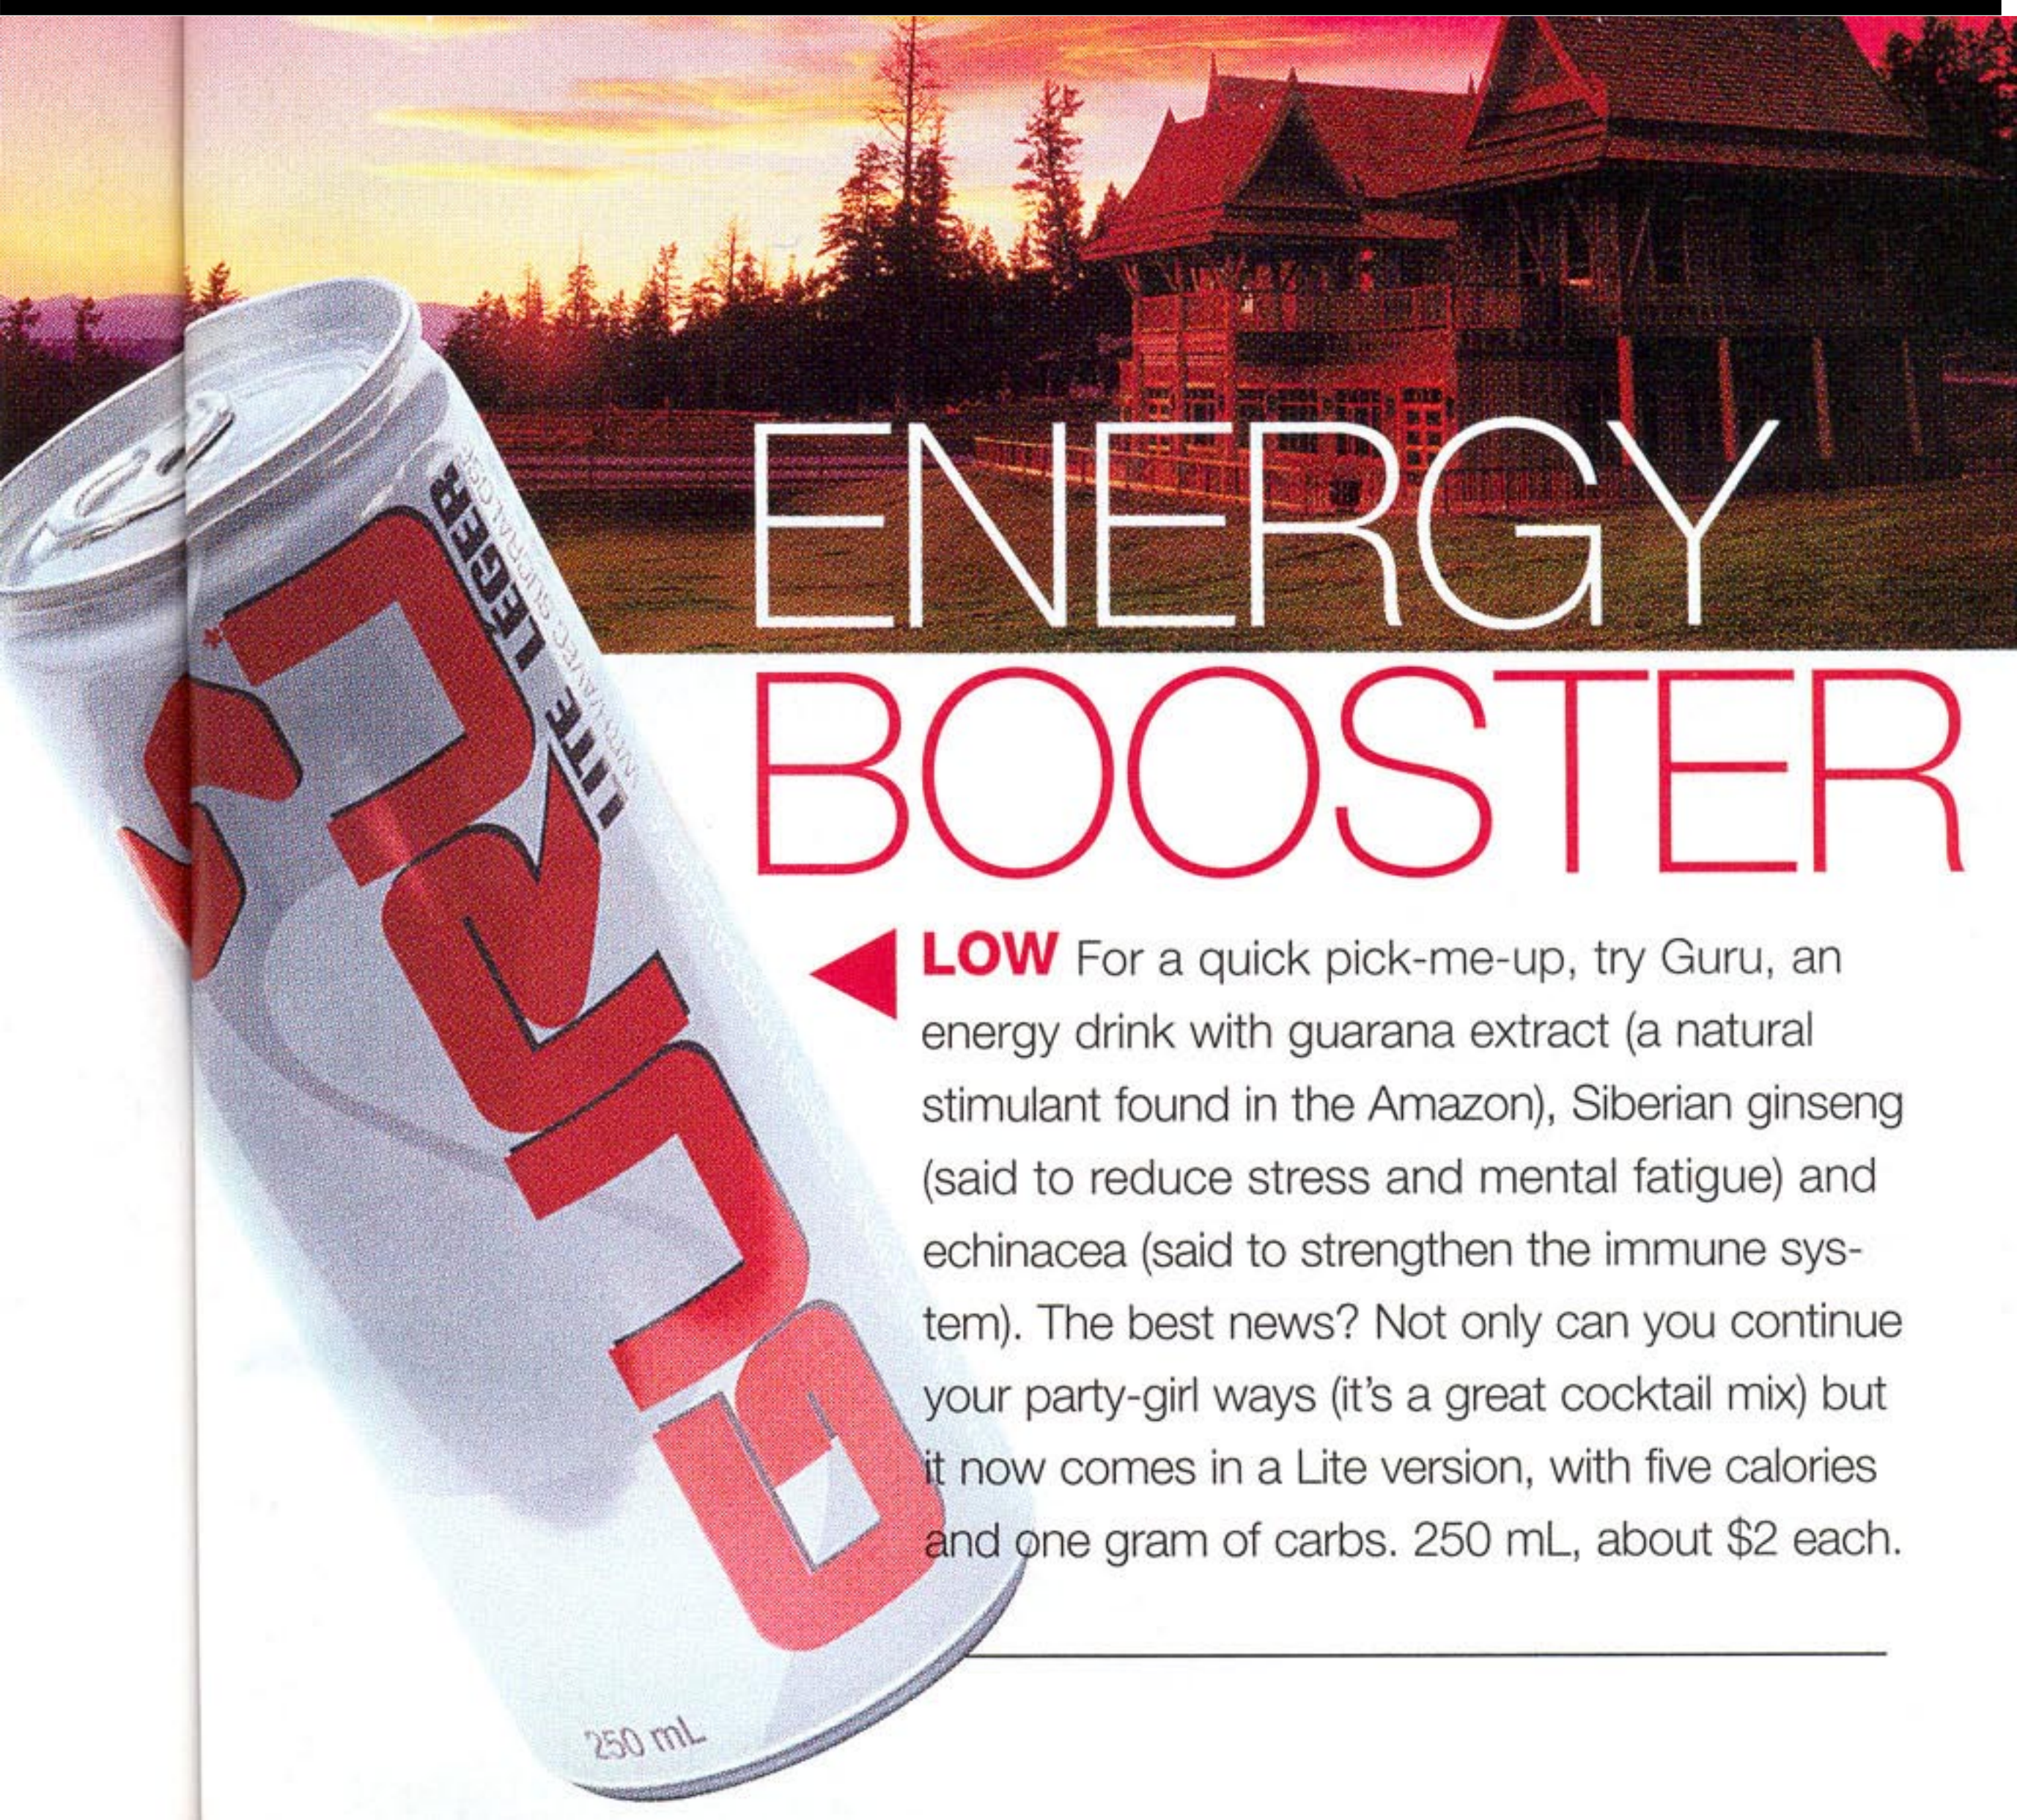

ENTERTAINMENT WEEKLY
**BEAUTY
FINDS!**

\$1.99
special
price

ENERGY BOOSTER

◀ **LOW** For a quick pick-me-up, try Guru, an energy drink with guarana extract (a natural stimulant found in the Amazon), Siberian ginseng (said to reduce stress and mental fatigue) and echinacea (said to strengthen the immune system). The best news? Not only can you continue your party-girl ways (it's a great cocktail mix) but it now comes in a Lite version, with five calories and one gram of carbs. 250 mL, about \$2 each.